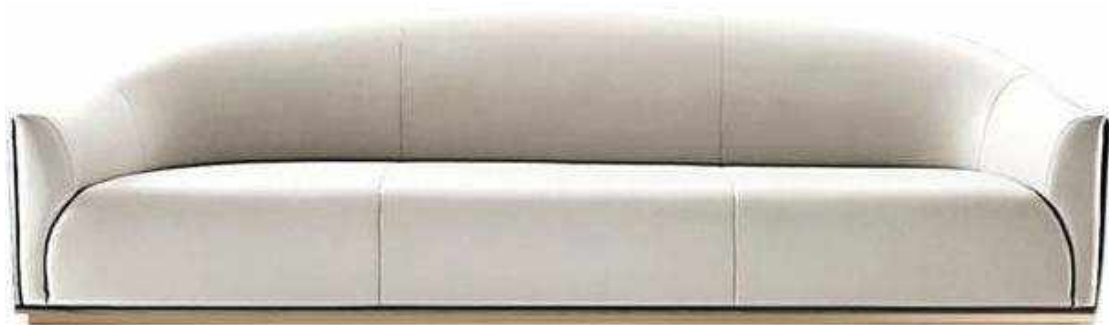

**3SEATER
SOFA**

10

12 PCS
L300-W80