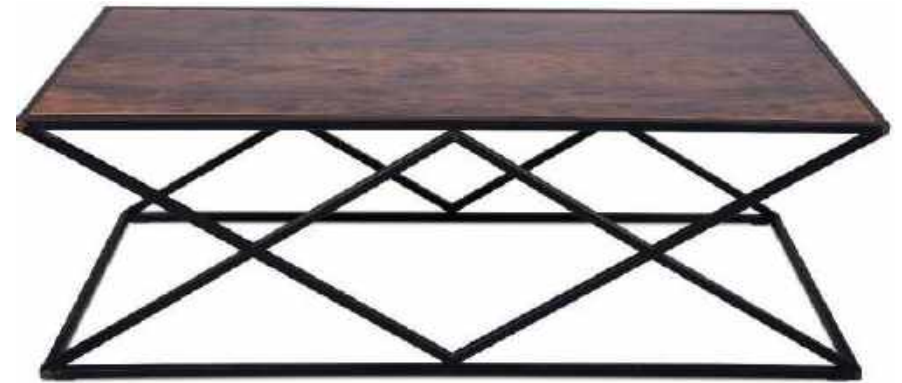

**RECTANGLE WOODEN
TOP COFFEE TABLE** 10

10 PCS
L110-W60